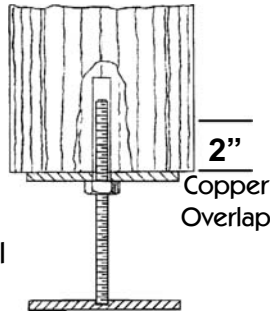

Measuring Posts

Post Cap Measuring

◆ Measure the largest diameter of **ALL** posts & round **UP** or **DOWN** to the nearest 1/4". You may need to remove a small amount of material from the top outside edge of your post to achieve a nice fit. On those irregular shaped posts, just give us a call.

Jack-Wrap Measuring

◆ Simply measure the post's diameter or circumference. Allow an additional 2" of Copper to attach to the post.

General Notes

- ◆ All Copper is provided in the natural state & will develop a beautiful patina over time. The Copper does go through a darkening and uneven color stage in the process.
- ◆ Minor mars, imperfections and/or color variations are characteristics of Copper & virtually disappear as Copper ages & develops it's patina.
- ◆ Due to the custom nature of our products, Nortek is **NOT** responsible for improper measurements provided to us.
- ◆ All Copper products are handmade to order and will ship in approximately 2-4 weeks.
- ◆ The Levelers are in stock and usually ship within 24-48 hours.
- ◆ All sales are final on custom orders.