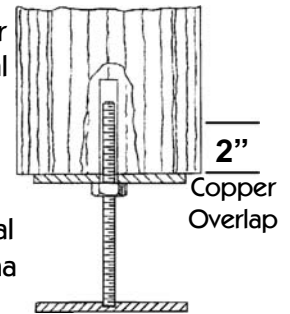

Denali Post Cap	
Pricing for square & rectangular caps by quote.	

Cobre Hand Hammered Copper Line	
Pricing by quote only.	

Nortek® Levelers	
Leveler 6680	\$69.95
Leveler 4430	\$59.95
Top Locking Plate 5050	\$24.95

Railing Wrap	
Pricing by quote only.	

Copper Roof Vent Sleeves	
For 3" PVC Pipe	\$49.95
Other sizes available.	

Door Kick Plates	
6" Height	\$34.95
36" Entry Doors. Custom sizes available.	

Post Cap Measuring

◆ Measure the largest diameter of **ALL** posts & round **UP** to the nearest 1/4". To achieve a nice fit on those irregular shaped posts, just give us a call.

Jack-Wrap Measuring

◆ Simply measure the post's diameter or circumference. Allow an additional 2" of Copper to attach to the post.