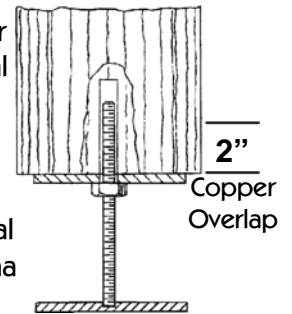

Door Kick Plates	
6" Height	\$34.95
36" Entry Doors. Custom sizes available.	

Staybrite Lacquer	
A Clear UV Protectant	\$14.95 / can

Measuring Posts

Post Cap Measuring

◆ Measure the largest diameter of **ALL** posts & round **UP** to the nearest 1/4". To achieve a nice fit on those irregular shaped posts, just give us a call.

Jack-Wrap Measuring

◆ Simply measure the post's diameter or circumference. Allow an additional 2" of Copper to attach to the post.

General Notes

- ◆ All Copper is provided in the natural state & will develop a beautiful patina over time.
- ◆ Minor mars, imperfections and/or color variations are characteristics of Copper & virtually disappear as Copper ages & develops its patina.
- ◆ Due to the custom nature of our products, Nortek is **NOT** responsible for improper measurements provided to us.
- ◆ All sales are final on custom orders.