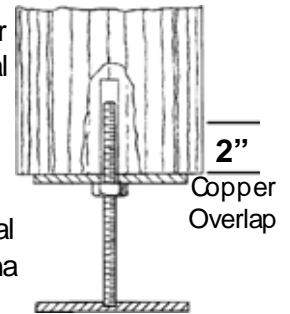

Jack-Wrap Measuring

[Simply measure the post's diameter or circumference. Allow an additional 2" of Copper to attach to the post.