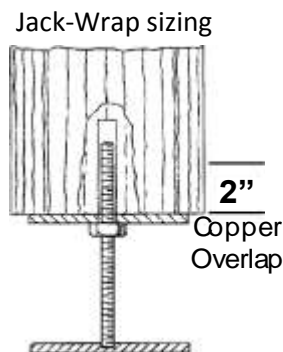

### Measuring Posts

#### Post Cap Measuring

◆ Measure the largest diameter of ALL posts and then decide to either Round UP or round DOWN to the nearest 1/4" increment for your post cap size. It is your choice, but if rounding down for a snug fit, you may need to remove a small amount of material from the top outside edge of your post, to achieve the nice fit.

On those irregular shaped posts, just give us a call for tips on sizing.

Deck Post

#### Jack-Wrap Measuring

◆ Simply measure the post's diameter or circumference, we add several inches to that measurement for a sufficient overlap around the post. To measure for the height of the copper Jack-Wrap, allow an additional 2" to your measurement, so the copper can overlap onto the log end for attaching to the post, with the brass screws, we provide you.