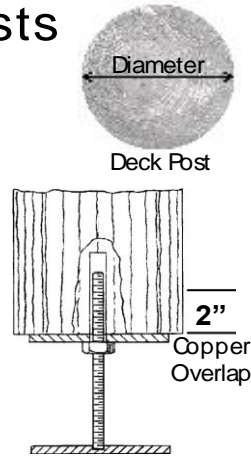

2014 Price Schedule

Custom sizes available
Post Caps made on the 1/4"

Measuring Posts

Post Cap Measuring

◆ Measure the largest diameter of ALL posts & round UP or DOWN to the nearest 1/4". You may need to remove a small amount of material from the top outside edge of your post to achieve a nice fit. On those irregular shaped posts, just give us a call.

Jack-Wrap Measuring

◆ Simply measure the post's diameter or circumference. Allow an additional 2" of Copper to attach to the post.

General Notes

- ◆ All Copper is provided in the natural state & will develop a beautiful patina over time. The Copper does go through a darkening and uneven color stage in the process.
- ◆ Minor mars, imperfections and/or color variations are characteristics of Copper & virtually disappear as Copper ages & develops its patina.
- ◆ Due to the custom nature of our products, Nortek is NOT responsible for improper measurements provided to us.
- ◆ All Copper products are handmade to order and will ship in approximately 2-4 weeks.
- ◆ The Levelers are in stock and usually ship within 24-48 hours.
- ◆ All sales are final on custom orders.